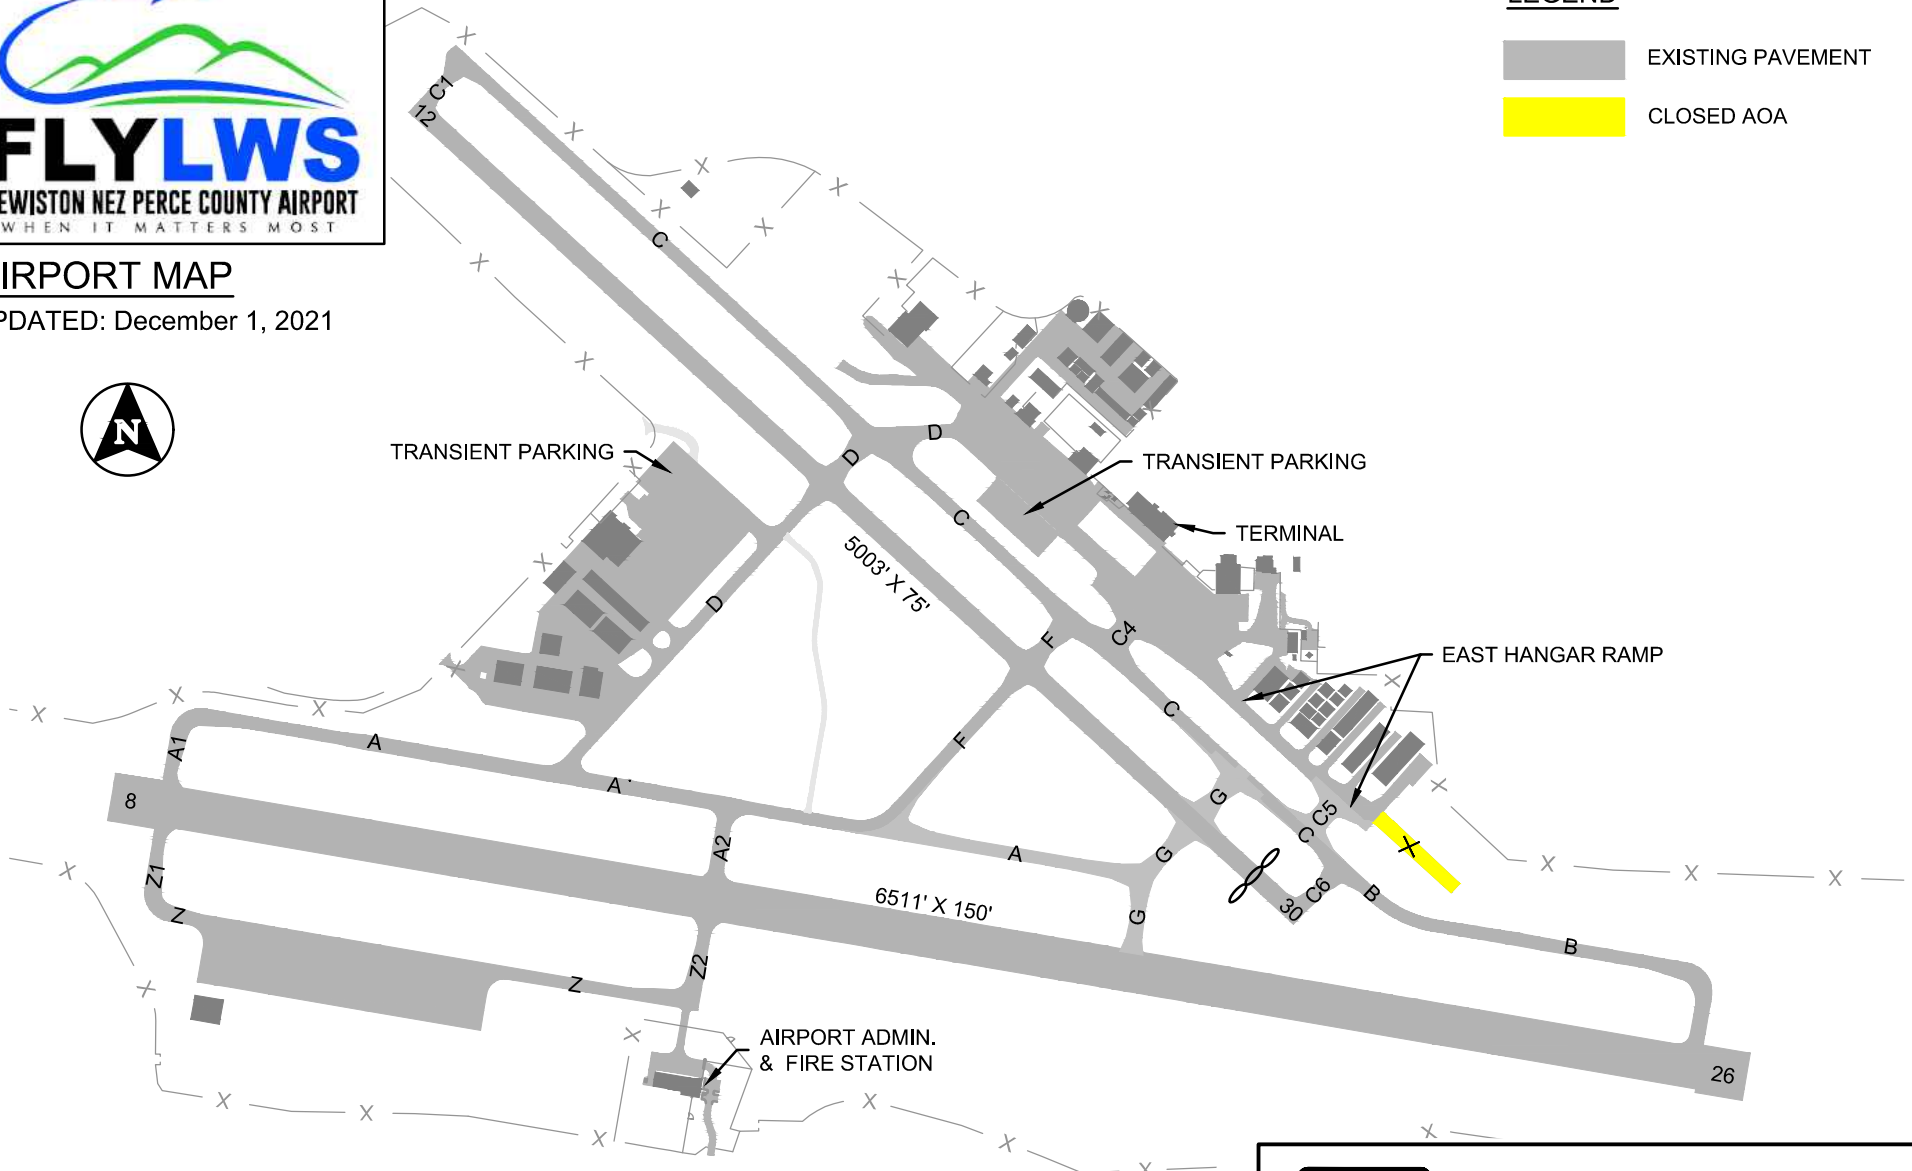

# AIRPORT MAP

UPDATED: December 1, 2021

## LEGEND

- EXISTING PAVEMENT
- CLOSED AOA

7950 MEADOWLARK WAY, STE. A  
COEUR d'ALENE, IDAHO 83815  
PHONE: (208) 762-3644 WWW.TO-ENGINEERS.COM  
E-FILE: 210181-Airport Map TW A, G, & C5.dwg DATE: 11/1/21 JOB: 210181

J:\210181\3\_Acad\vg\Sheets\Exhibits\210181-Airport Map TW A, G, & C5.dwg, 12/6/2021 9:42:22 AM, Trey Dall DWG To PDF.pc3  
©2021 T-O ENGINEERS. THIS INSTRUMENT IS THE PROPERTY OF T-O ENGINEERS. ANY REPRODUCTION, REUSE OR MODIFICATION OF THIS INSTRUMENT OR ITS CONTENTS WITHOUT SPECIFIC WRITTEN PERMISSION OF T-O ENGINEERS IS STRICTLY PROHIBITED.